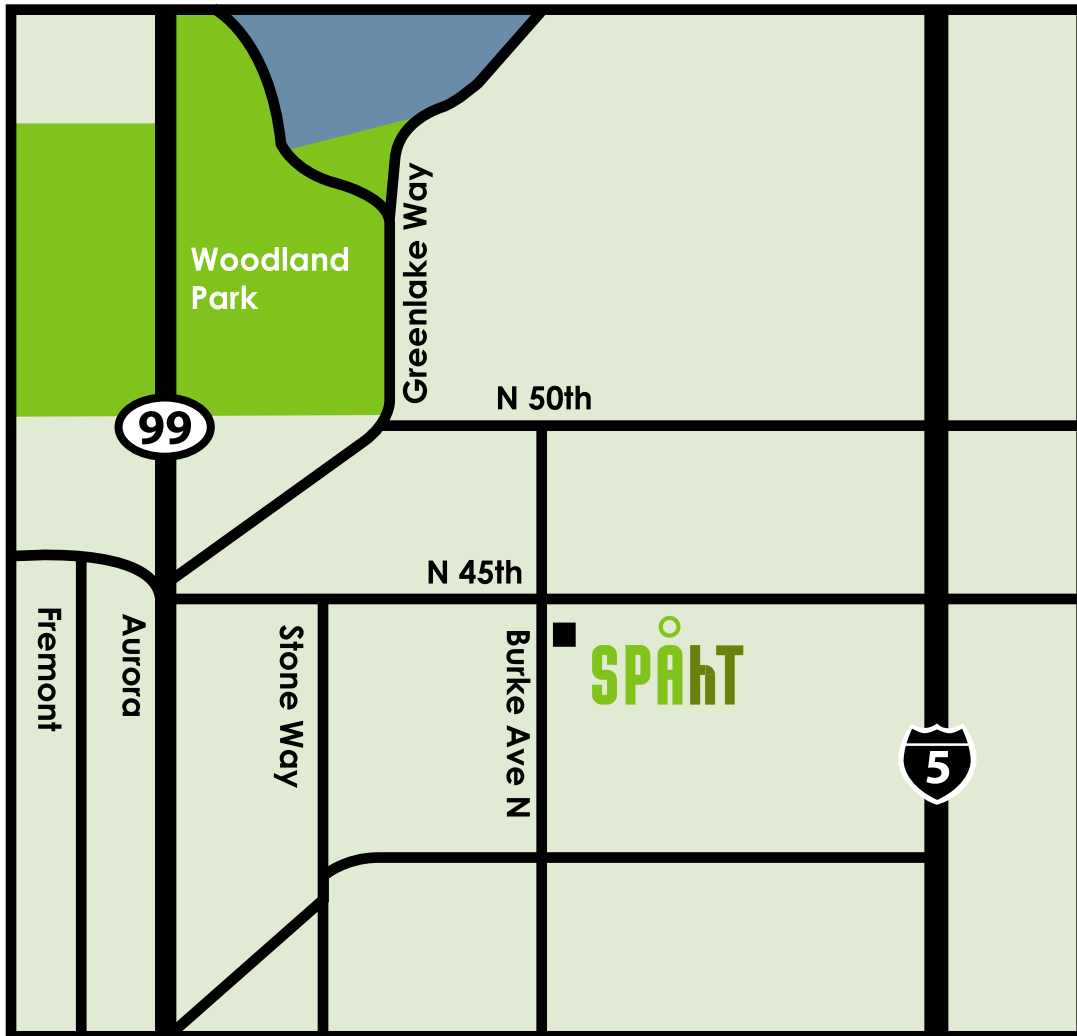

HOMEOPATHIC MEDICAL SPA

Driving Directions

the SPAhT is located 12 meters south of 45th Street on Burke Ave N in Wallingford Neighborhood.

From I-5, exit to 45th Street heading west.

Pass through the light at Meridian, and take the next left onto Burke Ave N just before the Wallingford Center.

Park on the right side of the street, and the SPAhT is on the left.